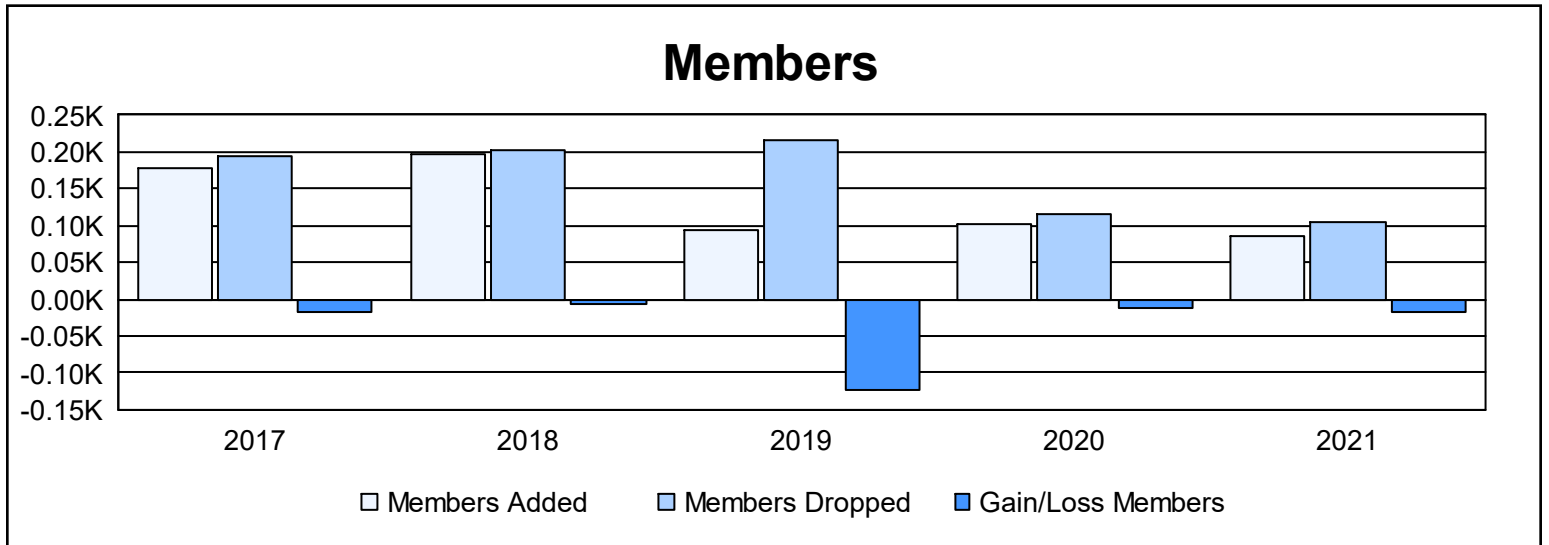

Year	New Clubs	Dropped Clubs	Gain/ Loss Clubs	New Members	Charter Members	Reinstate Members	Transfer Members	Total Member Added	Total Members Dropped	Gain/ Loss Members
2016-2017	0	0	0	147	0	22	8	177	195	-18
2017-2018	1	1	0	151	32	2	11	196	203	-7
2018-2019	0	5	-5	81	1	4	7	93	216	-123
2019-2020	0	1	-1	80	1	16	6	103	115	-12
2020-2021	1	3	-2	59	20	5	3	87	104	-17
<b>Average</b>	<b>0</b>	<b>2</b>	<b>-2</b>	<b>104</b>	<b>11</b>	<b>10</b>	<b>7</b>	<b>131</b>	<b>167</b>	<b>-35</b>

### Membership Composition June 2021 Cumulative